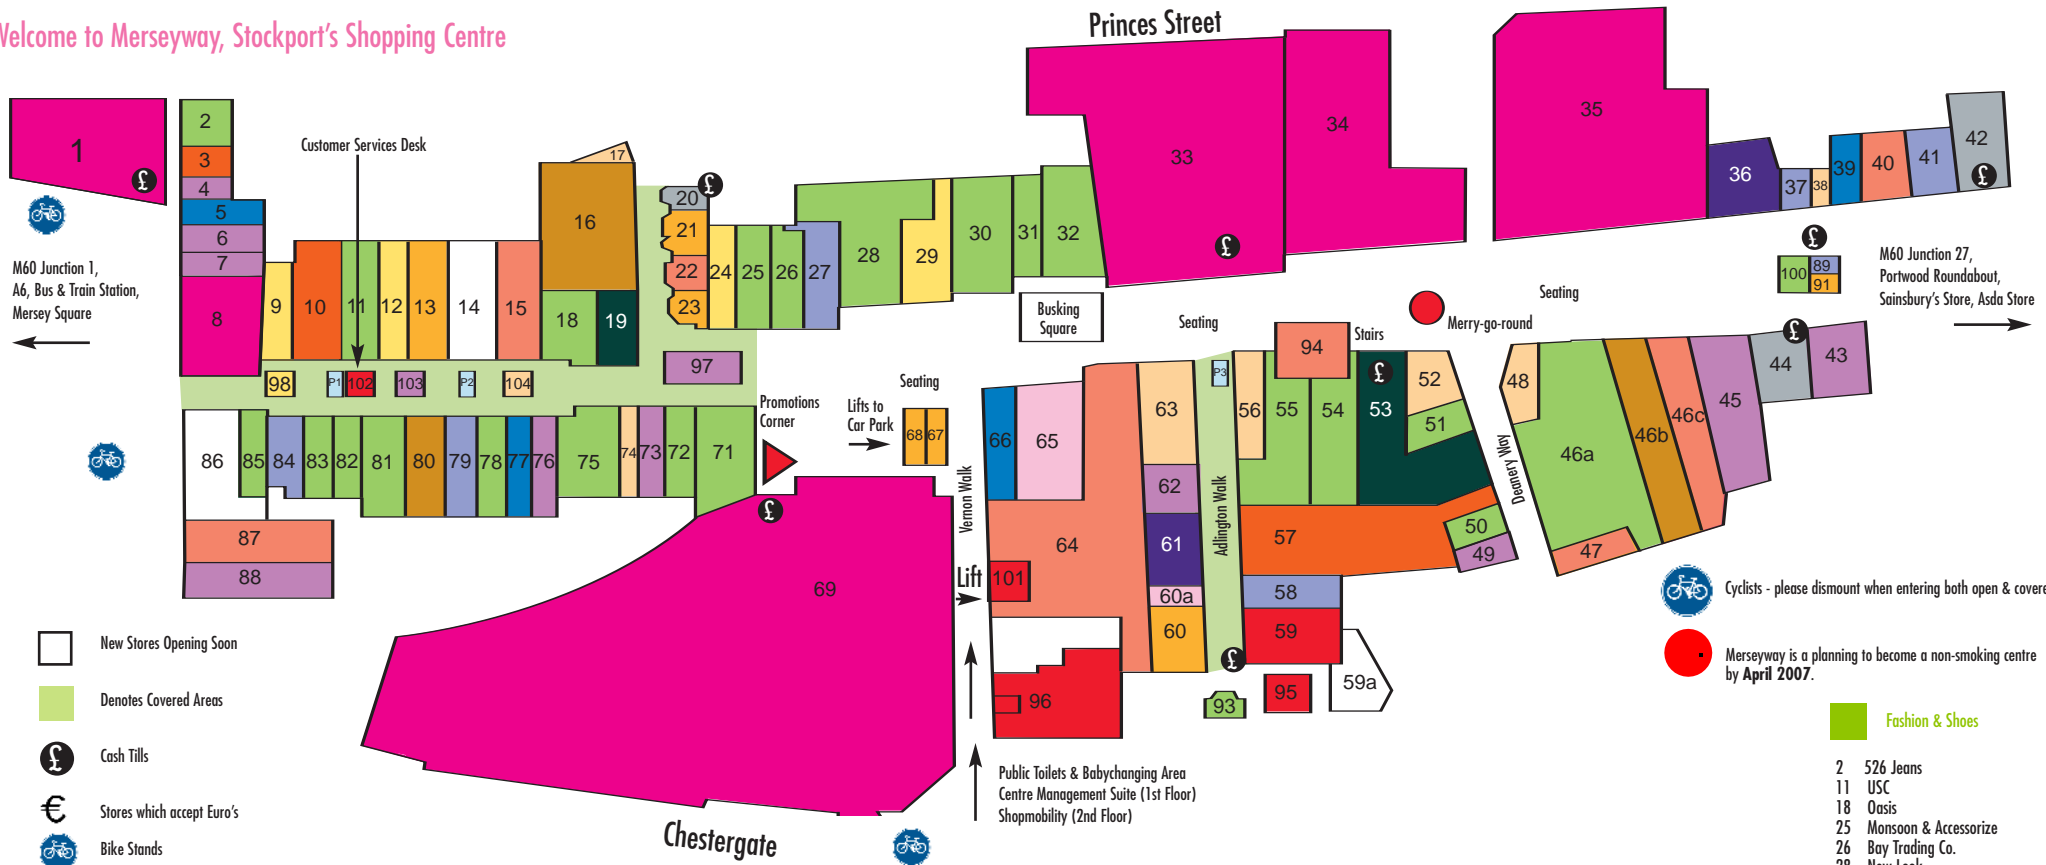

Welcome to Merseyway, Stockport's Shopping Centre

Cyclists - please dismount when entering both open & covered areas

Merseyway is a planning to become a non-smoking centre by April 2007.

Fashion & Shoes

- 2 526 Jeans
- 11 USC
- 18 Oasis
- 25 Monsoon & Accessorize
- 26 Bay Trading Co.
- 28 New Look
- 30 Republic
- 31 Ann Summers
- 32 River Island
- 46a Next Clearance
- 46a Scholl Shoes
- 51 Edward Meeks Shoes
- 54 Top Man
- 55 Top Shop
- 71 Burton
- 72 Clarks Shoes
- 75 Office
- €78 Dolcis
- 81 M.I.C
- 82 Quiz Clothing
- 83 Claire's
- 85 Smooch
- 93 Bagzone
- 100 Jewel

Food & Drink

- 4 Take 5
- 6 Greggs Bakery
- 7 Gabbotts Farm
- 33 Marks & Spencer
- Coffee shop (1st Floor)
- 43 Starbucks (coming soon)
- 45 McDonald's
- 49 Fresco Deli
- 62 Coffee Island
- 73 Thorntons
- 76 Hampsons Bakery
- 88 Factory Foods
- 97 BB's Coffee & Muffins
- 103 Fruit Boost

Sport

- 46c JJB Sports
- 16 Sports World
- 80 JD Sports

Toiletries & Beauty

- 15 The Fragrance Shop
- 22 Perfume Point
- 40 The Body Shop
- 46b Superdrug
- € 47 Supercuts
- 64 Boots
- 87 Superdrug
- 94 John English Hairdressing (1st Floor)

Travel

- 5 Travel Care
- 39 Going Places
- 66 First Choice (Ground Floor)
- 77 Thomas Cook

Jewellery & Watch Repairs

- 17 TN Powell
- 38 Gold Centre
- € 48 Ernest Jones
- € 52 Beaverbrooks
- € 56 Goldsmiths
- 63 H Samuel
- 74 Ikandi
- 104 Eliza Blue Jewellery