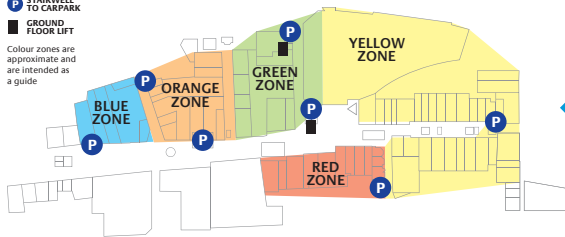

KEY

Fashion

- 2 526 Jeans
- 10 Trespass
- 11 Shout
- 13 DCM
- 14 Yours
- 16 USC
- 21 SS3 Boutique
- 31 Ann Summers
- 34a River Island
- 54 Topshop
- 55 Topman
- 80 JD Sports

Department stores

- 1 Debenhams
- 8 Argos
- 69 Primark

Health & beauty

- 15 The Fragrance Shop
- 26 The Perfume Shop
- 36 Optical Express
- 40 The Body Shop
- 46b Superdrug
- 47 Supercuts
- 61 Vision Express
- 64 Boots
- 71 Specsavers
- 81 Holland & Barrett
- 84 Beauty & Nail Bar
- 87 Superdrug
- 93 Lashious
- 96a Lashious

Footwear & accessories

- 18 Bond Street Shoes
- 34b Deichmann
- 50 Schuropydy
- 51 Edward Meeks Clearance
- 72 Clarks Shoes
- 75b Office
- 83 Claire's Accessories

Games, music & entertainment

- 49 Warhammer
- 65 HMV

Financial services

- 20 Eurochange
- 30 Santander
- 32 Lloyds Bank
- 42 Halifax
- 44 Natwest Bank
- 59 Post Office Counters

Mobile phones & communications

- 22 Fonezone 52
- 24 3 Store
- 27 EE
- 41 The Carphone Warehouse
- 75a Vodafone
- 79 O2
- 82 Virgin Media
- 89 Fonezone 52

Jewellery & watches

- 17 TN Powell
- 48 Ernest Jones
- 52 Beaverbrooks the Jewellers
- 56 F.Hinds
- 63 H.Samuel
- 85 Pandora

Books, news & stationery

- 19 Waterstones
- 29 Clinton Cards
- 43 Card Factory
- 53 WHSmith
- 67 Bhaiji Newsagents
- 86 Card Factory
- 91 Bhaiji Newsagents

Food & drink

- 4 Sandwich Pound
- 5 Bap
- 6 Greggs
- 7 Crawshaws
- 9 Love Coffee
- 34c Costa Coffee
- 45 McDonald's
- 62 Coffee Island Café
- 73 Thorntons
- 76 Pound Bakery
- 100 Falafel 4U

Kids

- 57 Mothercare

Speciality shops

- 16 VIP Store
- 38 Stockport Bullion
- 59a Age UK - Stockport
- 68 Timpson
- 74 Smoke No Smoke
- 78 Forever Love
- 88 Bridgfords
- 102 Sky Retail

Travel

- 39 Thomas Cook
- 66 Tui

Home

- 10 Christy

Local services

- 96 Management suite
- 96 Parking office (2nd floor)
- 96 Toilets
- 96 Shopmobility (2nd floor)
- George Cox (1st floor)

Merseyway Shopping Centre, First Floor,
52-54 Great Underbank, Stockport SK1 1PD
Tel: 0161 480 2839
www.merseyway.com