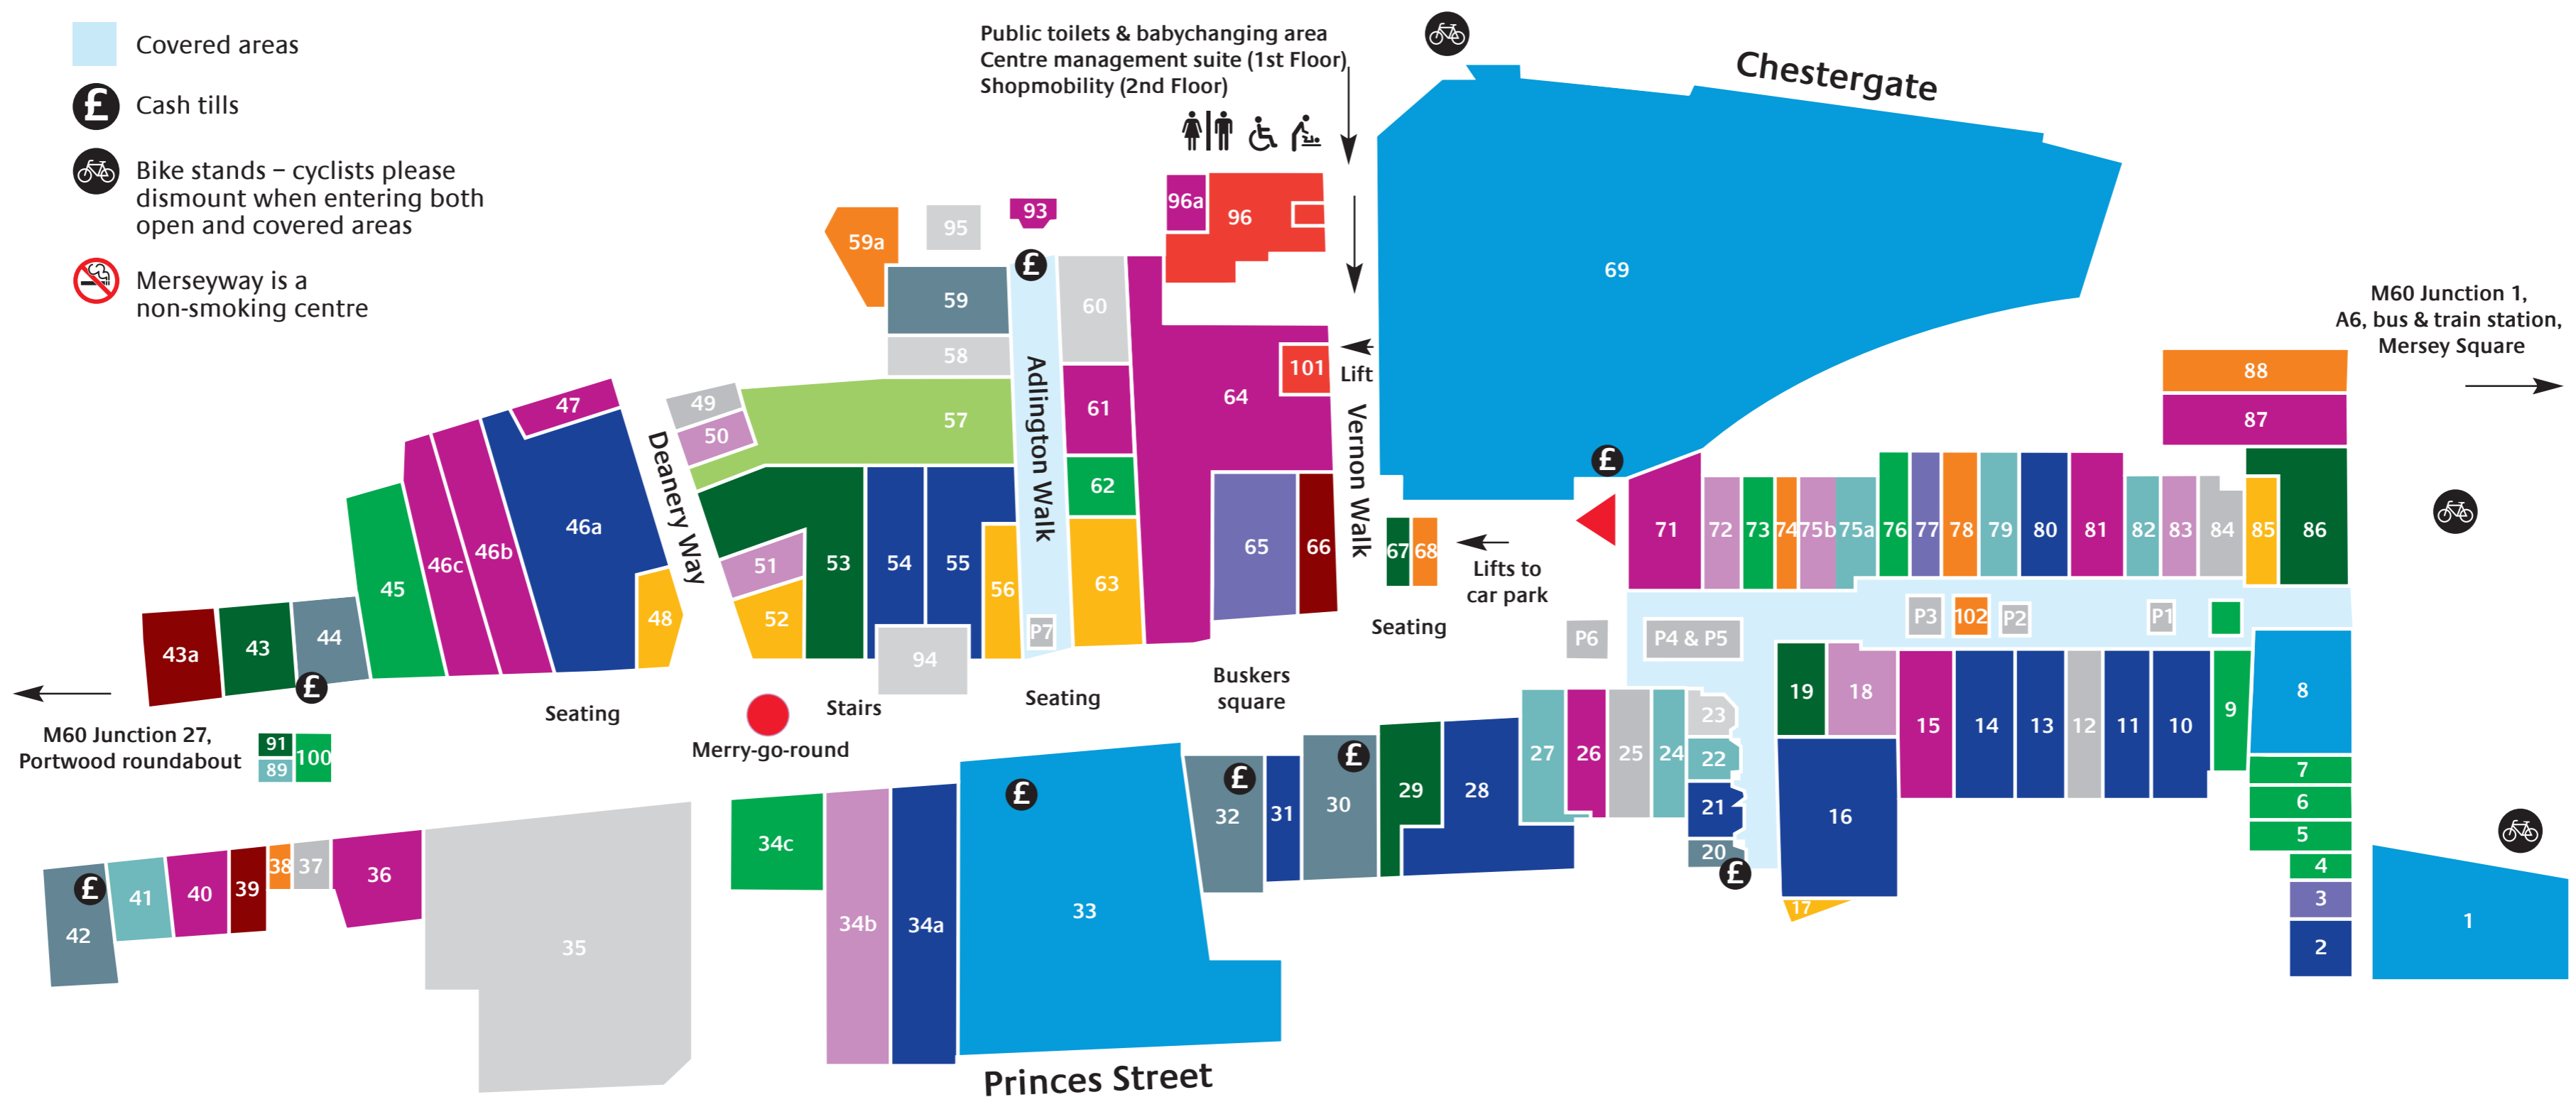

merseyway

STOCKPORT

KEY

- P** STAIRWELL TO CARPARK
 - ||** GROUND FLOOR LIFT
- Colour zones are approximate and are intended as a guide

Parking zones

Fashion

- 2 526 Jeans
- 10 Trespass
- 11 Shout
- 13 DCM
- 14 Roman
- 16 USC
- 21 SS3 Boutique
- 28 New Look
- 31 Ann Summers
- 34a River Island
- 46a Next Clearance
- 54 Topshop
- 55 Topman
- 80 JD Sports

Department stores

- 1 Debenhams
- 8 Argos
- 33 Marks & Spencer
- 69 Primark

Health & beauty

- 15 The Fragrance Shop
- 26 The Perfume Shop
- 36 Optical Express
- 40 The Body Shop
- 46b Superdrug
- 46c Metro Fitness
- 47 Supercuts
- 61 Vision Express
- 64 Boots
- 71 Specsavers
- 81 Holland & Barrett
- 87 Superdrug
- 93 Lashious
- 96a Lashious

Food & drink

- 4 Sandwich Pound
- 5 Bap
- 6 Greggs
- 7 Crawshaws
- 9 Love Coffee
- 34c Costa Coffee
- 45 McDonald's
- 62 Coffee Island Café
- 73 Thorntons
- 76 Pound Bakery
- 100 Simon Dunn (Chocolatier)

Kids

- 57 Mothercare

Speciality shops

- 38 Stockport Bullion
- 59a Age UK - Stockport
- 68 Timpson
- 74 Smoke No Smoke
- 78 Forever Love
- 88 Bridgfords
- 102 Sky Retail

Travel

- 39 Thomas Cook
- 43a Co-op Travel
- 66 Thomson