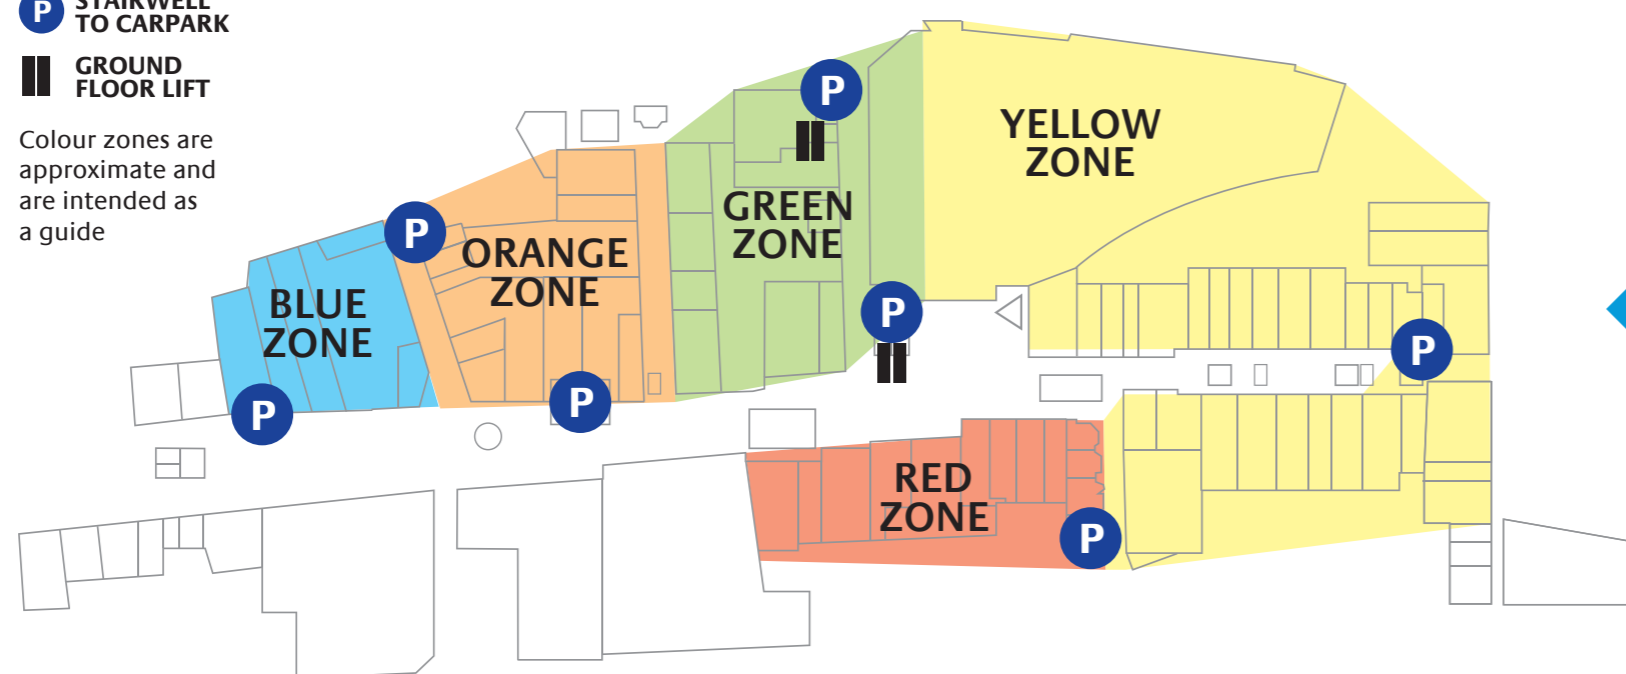

merseyway

STOCKPORT

KEY

- P** STAIRWELL TO CARPARK
 - ||** GROUND FLOOR LIFT
- Colour zones are approximate and are intended as a guide

Parking zones

Fashion

- 2 526 Jeans
- 10 Trespass
- 11 Shout
- 13 DCM
- 14 Roman
- 16 USC
- 21 SS3 Boutique
- 28 New Look
- 31 Ann Summers
- 34a River Island
- 46a Next Clearance
- 54 Topshop
- 55 Topman
- 80 JD Sports